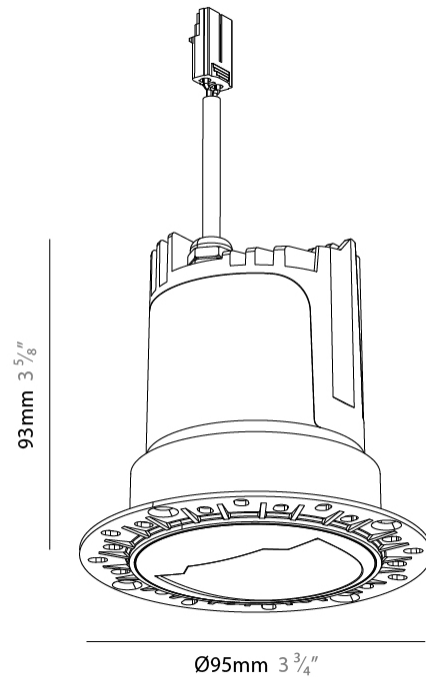

GENERAL

Series: Bioniq Evo Round Wallwash
Partner: Prolicht
Division: Architectural
Installation: Trimless
Product Type: Wallwash
Mounting Location: Ceiling
Light Distribution: Adjustable / Asymmetric

PHYSICAL

Shape: Round
Diameter (mm): 95
Diameter (in): 3 3/4
Height (mm): 93
Depth (mm): 105
Height (in): 3 5/8
Depth (in): 4 1/8
Ceiling Thickness (mm): 10 - 50
Ceiling Thickness (in): 3/8 - 1 15/16
Weight (kg): 0.2
Fixture Finish: SSR / BKV / CWI / CRY / HAB / UFT / ITA / RUA / FTG / MYG / LOD / PUS / FRO / FUP / KIA / POP / BLS / SPG / MEY / GOH / CHC / COM / ABZ / JAG / OBR / MOS / ROR
Fixture Material: Extruded Aluminum
Cut-out Measurements: Ø 75mm/2 15/16"

ELECTRICAL

Lamp Type: LED (Zhaga Standard)
Input Wattage (W): 10.9
Total Output Wattage (W): 10
Dimming: Non-dimming / DALI Dimming / MATTER Dimming
Driver Included: No
Driver Location: Remote
Driver Type: Constant Current - Universal
Driver Class: Class 2
Constant Current (MA): 350mA
Upon Request: 0-10V Dimming / Phase Dimming

LED

Color Temperature (°K): 2400 / 2700 / 3000 / 3500 / 4000
Max. Delivered Lumen (lm): Max 1029
Nominal Lumen (lm): Max 1771
CRI: >90 CRI
Efficiency (%): 85.5
Lamp Life (hrs): 50000

OPTICAL

Adjustability: Rotational 350° / Tilt 30°

RATINGS AND CERTIFICATIONS

Certified By: Certified for North American Standards
IP rating: IP65
Glare Rating: ≤ 10

PROJECT	_____
TYPE	_____
SPECIFIER	_____
QUANTITY	_____
DATE	_____